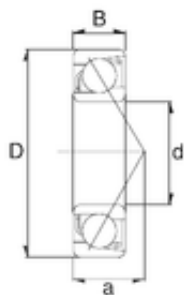

## BEARING CORP.OF AMERICA

35 mm x 72 mm x 17 mm ZEN S7207B Angular contact ball bearings

Bearing No. S7207B

Size	35x72x17 mm
Bore Diameter	35 mm
Outer Diameter	72 mm
Width	17 mm
d	35 mm
D	72 mm
B	17 mm
C	17 mm
Weight	0,26 Kg
Basic dynamic load rating (C)	30,3 kN
Basic static load rating (C0)	19,1 kN
(Grease) Lubrication Speed	8200 r/min

S7207B Bearing 2D drawings and 3D CAD models