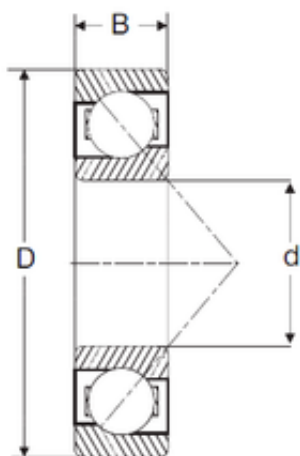

BEARING CORP.OF AMERICA

44,45 mm x 95,25 mm x 20,64 mm SIGMA LJT
1.3/4 Angular contact ball bearings

Bearing No. LJT 1.3/4

Size	44.45x95.25x20.64 mm
Bore Diameter	44,45 mm
Outer Diameter	95,25 mm
Width	20,64 mm
d	44,45 mm
D	95,25 mm
B	20,64 mm
C	20,64 mm

LJT 1.3/4 Bearing 2D drawings and 3D CAD models