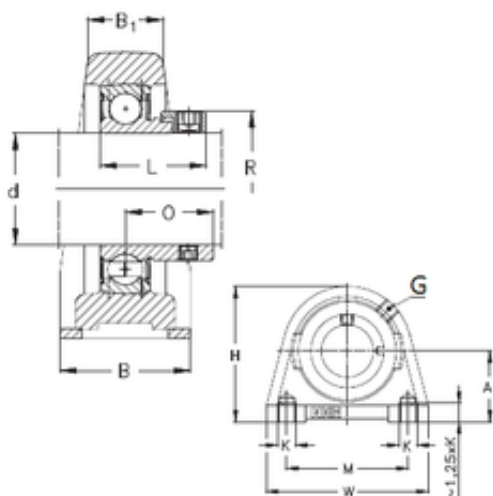

BEARING CORP.OF AMERICA

NKE PSHE60-N Bearing units

Bearing No. PSHE60-N

PSHE60-N Bearing 2D drawings and 3D CAD models

Bore Diameter	60 mm
Width	60 mm
d	60 mm
O	39,6 mm
A	69,9 mm
B	60 mm
B1	42 mm
H	140 mm
L	53,1 mm
M	118 mm
R	84 mm
W	150 mm
Thread (G)	R1/8 "
Weight	4,1 Kg