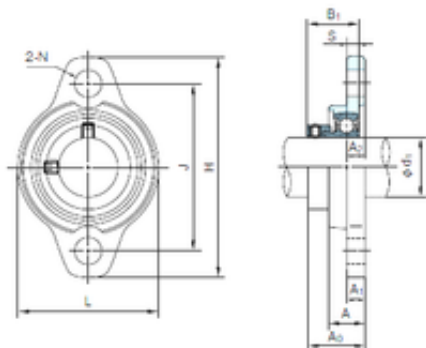

BEARING CORP.OF AMERICA

NACHI MUFL001 Bearing units

Bearing No. MUFL001

Bore Diameter	12 mm
d	12 mm
A0	19 mm
A	11.5 mm
A1	5.5 mm
B1	17.5 mm
H	63 mm
J	48 mm
L	38 mm
N	7 mm
S	4 mm
Bolt (G)	M 6
A2	5.5 mm

MUFL001 Bearing 2D drawings and 3D CAD models