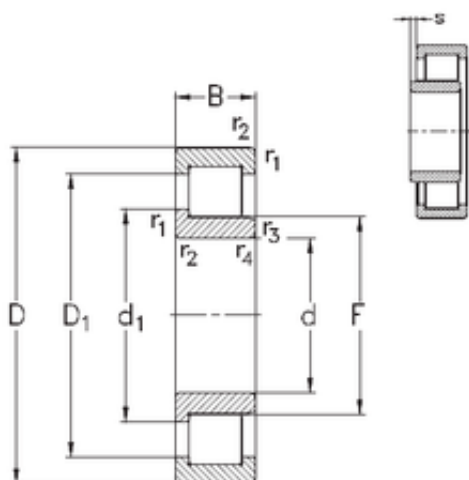

## 160 mm x 340 mm x 114 mm NKE NJ2332-E-MA6 Cylindrical roller bearings

Bearing No. NJ2332-E-MA6

Size	160x340x114 mm
Bore Diameter	160 mm
Outer Diameter	340 mm
Width	114 mm
d	160 mm
F	204 mm
D	340 mm
B	114 mm
C	114 mm
r1 min.	4 mm
r2 min.	4 mm
r3 min.	4 mm
r4 min.	4 mm
S	9,9 mm
Weight	53,5 Kg
Basic dynamic load rating (C)	1320 kN
Basic static load rating (C0)	1832 kN

NJ2332-E-MA6 Bearing 2D drawings and 3D CAD models