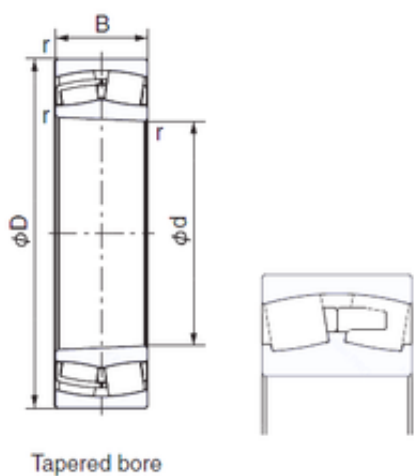

### 130 mm x 280 mm x 93 mm NACHI 22326AEXK Cylindrical roller bearings

Bearing No. 22326AEXK

Size	130x280x93 mm
Bore Diameter	130 mm
Outer Diameter	280 mm
Width	93 mm
d	130 mm
D	280 mm
B	93 mm
C	93 mm
r min.	4 mm
Weight	27,3 Kg
Basic dynamic load rating (C)	1370 kN
Basic static load rating (C0)	1220 kN
(Grease) Lubrication Speed	2500 r/min
(Oil) Lubrication Speed	3300 r/min
Calculation factor (e)	0,38
Calculation factor (Y0)	1,73
Calculation factor (Y1)	1,77

22326AEXK Bearing 2D drawings and 3D CAD models