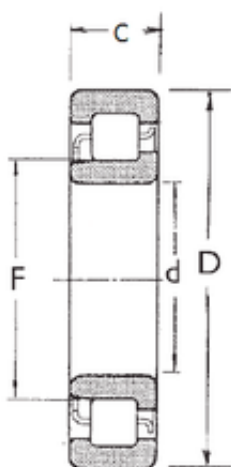

### 40 mm x 90 mm x 33 mm FBJ NJ2308 Cylindrical roller bearings

Bearing No. NJ2308

Size	40x90x33 mm
Bore Diameter	40 mm
Outer Diameter	90 mm
Width	33 mm
d	40 mm
F	53,5 mm
D	90 mm
B	33 mm
C	33 mm
Weight	0,962 Kg
Basic dynamic load rating (C)	82,5 kN
Basic static load rating (C0)	88 kN
(Grease) Lubrication Speed	6000 r/min

NJ2308 Bearing 2D drawings and 3D CAD models