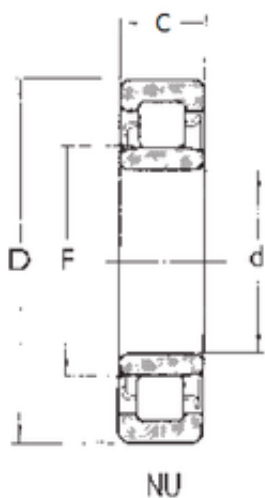

BEARING CORP.OF AMERICA

100 mm x 215 mm x 73 mm FBJ NU2320 Cylindrical roller bearings

Bearing No. NU2320

Size	100x215x73 mm
Bore Diameter	100 mm
Outer Diameter	215 mm
Width	73 mm
d	100 mm
F	129,5 mm
D	215 mm
B	73 mm
C	73 mm
Weight	11,9 Kg
Basic dynamic load rating (C)	410 kN
Basic static load rating (C0)	505 kN
(Grease) Lubrication Speed	2400 r/min

NU2320 Bearing 2D drawings and 3D CAD models