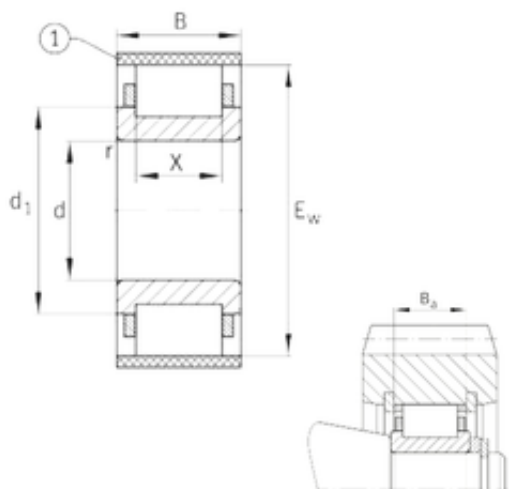

## FAG RN2317-E-MPBX Cylindrical roller bearings

Bearing No. RN2317-E-MPBX

RN2317-E-MPBX Bearing 2D drawings and 3D CAD models

Size	85x160x60 mm
Bore Diameter	85 mm
Outer Diameter	160 mm
Width	60 mm
d	85 mm
Ew	160 mm
B	60 mm
Ba	57,2 mm
X	40 mm
d1	117,8 mm
r min.	3 mm
Weight	4,77 Kg
Basic dynamic load rating (C)	460 kN
Basic static load rating (C0)	480 kN