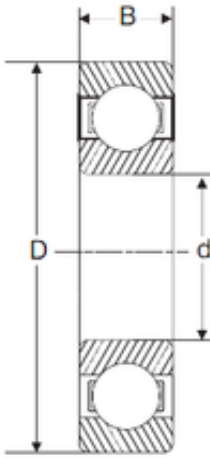

BEARING CORP.OF AMERICA

50,8 mm x 84,137 mm x 15,88 mm SIGMA XLJ
2 Deep groove ball bearings

Bearing No. XLJ 2

Size	50.8x84.137x15.88 mm
Bore Diameter	50,8 mm
Outer Diameter	84,137 mm
Width	15,88 mm
d	50,8 mm
D	84,137 mm
B	15,88 mm
C	15,88 mm

XLJ 2 Bearing 2D drawings and 3D CAD models