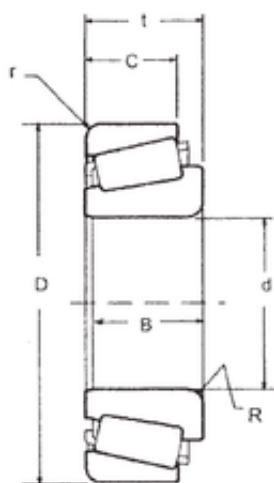

BEARING CORP.OF AMERICA

105 mm x 190 mm x 50 mm FBJ 32221 Tapered roller bearings

Bearing No. 32221

Size	105x190x53 mm
Bore Diameter	105 mm
Outer Diameter	190 mm
Width	53 mm
d	105 mm
D	190 mm
T	53 mm
B	50 mm
C	43 mm
R	2,5 mm
r	3 mm
Weight	6,25 Kg
Basic dynamic load rating (C)	360 kN

32221 Bearing 2D drawings and 3D CAD models