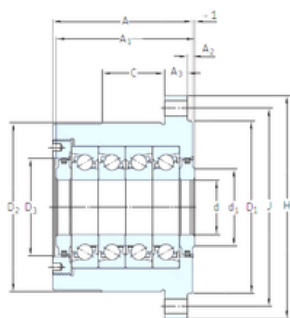

BEARING CORP.OF AMERICA

SNFA BSQU 240/1 TDT Thrust ball bearings

Bearing No. BSQU 240/1 TDT

FBSA 2...A/OBC

BSQU 240/1 TDT Bearing 2D drawings and 3D CAD models

Bore Diameter	40 mm
d	40 mm
d1	55 mm
A	106 mm
A1	106,26 mm
C	35 mm
D1	128 mm
D2	128 mm
D3	66 mm
H	165 mm
J	146 mm
N	11,4 mm
Thread (G)	M10x1,5
A2	4 mm
A3	24 mm
J1	65,5 mm
Weight	10 Kg
Basic dynamic load rating (C)	69,275 kN
Basic static load rating (C0)	224 kN