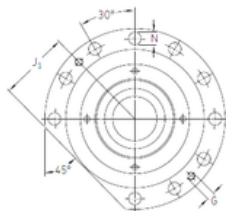

BEARING CORP.OF AMERICA

SNFA BSQU 240/1 TDT Thrust ball bearings

Bearing No. BSQU 240/1 TDT

FBSA 2...A/OBC

BSQU 240/1 TDT Bearing 2D drawings and 3D CAD models

Bore Diameter	40 mm
d	40 mm
d1	55 mm
A	106 mm
A1	106,26 mm
C	35 mm
D1	128 mm
D2	128 mm
D3	66 mm
H	165 mm
J	146 mm
N	11,4 mm
Thread (G)	M10x1,5
A2	4 mm
A3	24 mm
J1	65,5 mm
Weight	10 Kg
Basic dynamic load rating (C)	69,275 kN
Basic static load rating (C0)	224 kN